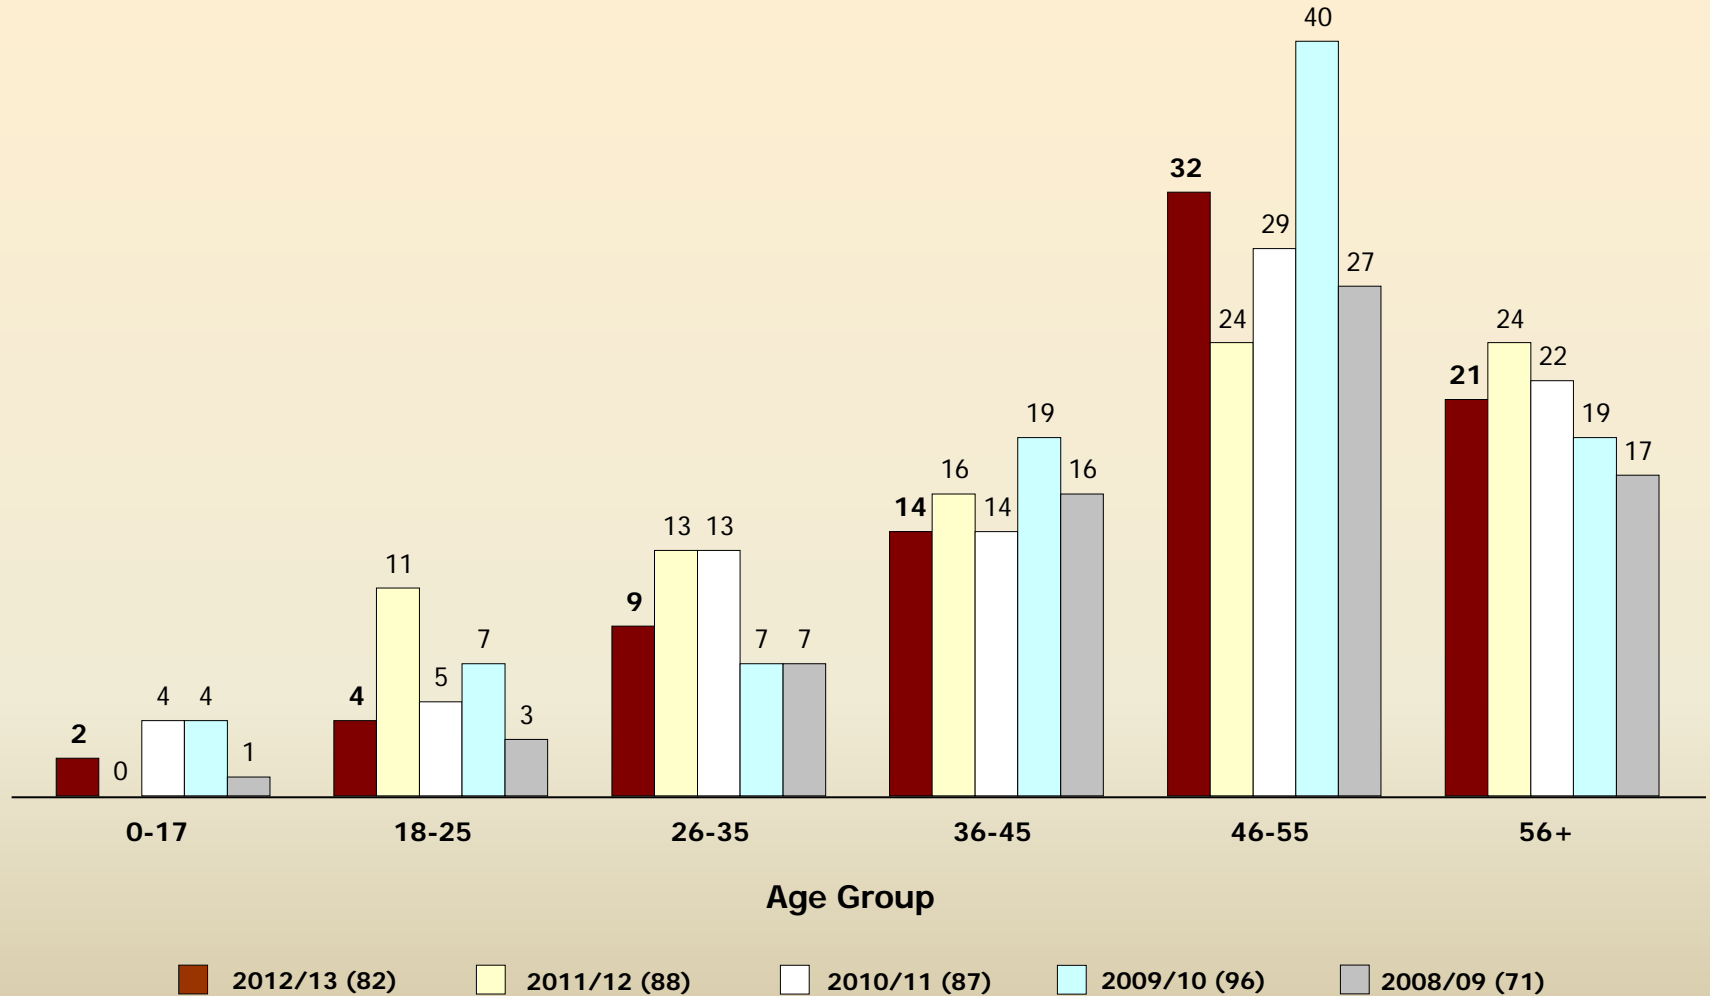

Ojai Valley Family Shelter

2012/13 Weekly Totals and Averages

Ojai Valley Family Shelter

2012/13 Site Comparison

Ojai Valley Family Shelter

2012/13 Monthly Comparison

Ojai Valley Family Shelter

2012/13 Season Total Comparison

Ojai Valley Family Shelter

2012/13 Age and Gender Range
Season Total – 82

Ojai Valley Family Shelter

2012/13 Age Comparison

Ojai Valley Family Shelter

2012/13 Family Total Comparison

Ojai Valley Family Shelter

2012/13 Survey Results – 80 Adults