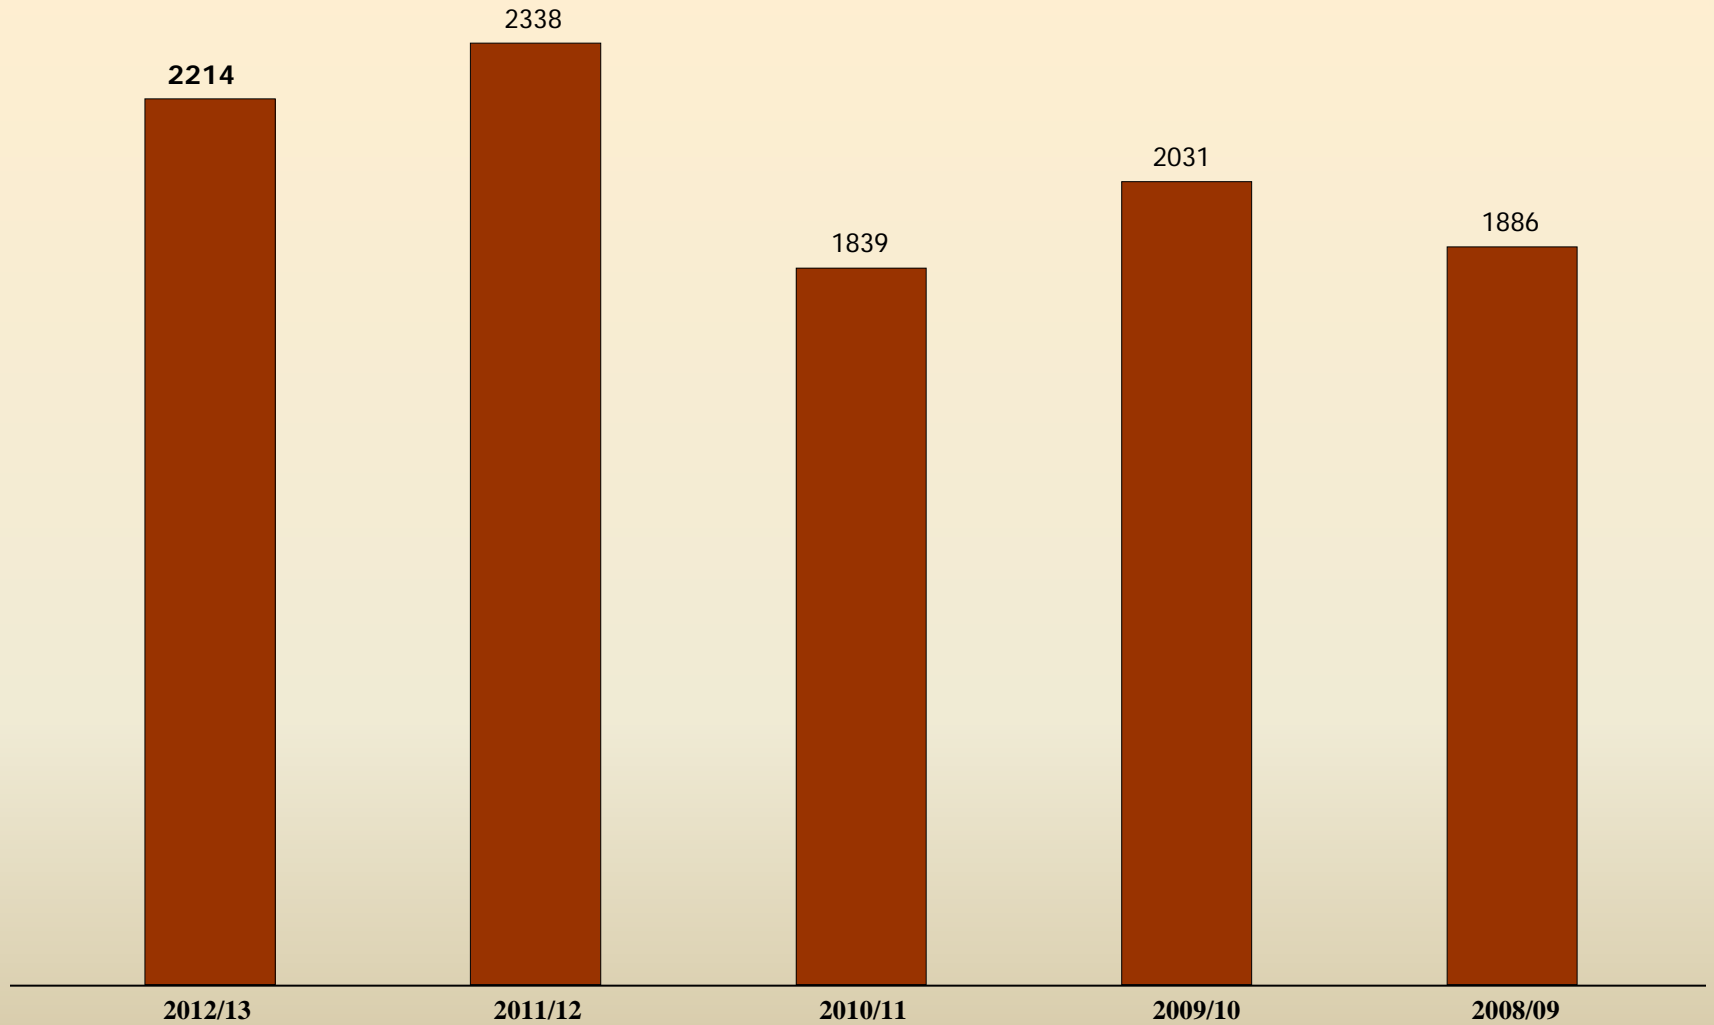

Ojai Valley Family Shelter

2012/13 Weekly Totals and Averages

Ojai Valley Family Shelter

2012/13 Site Comparison

Ojai Valley Family Shelter

2012/13 Monthly Comparison

Ojai Valley Family Shelter

2012/13 Season Total Comparison

Ojai Valley Family Shelter

2012/13 Age and Gender Range
Season Total – 82

Ojai Valley Family Shelter

2012/13 Age Comparison

Ojai Valley Family Shelter

2012/13 Family Total Comparison

Ojai Valley Family Shelter

2012/13 Survey Results – 80 Adults