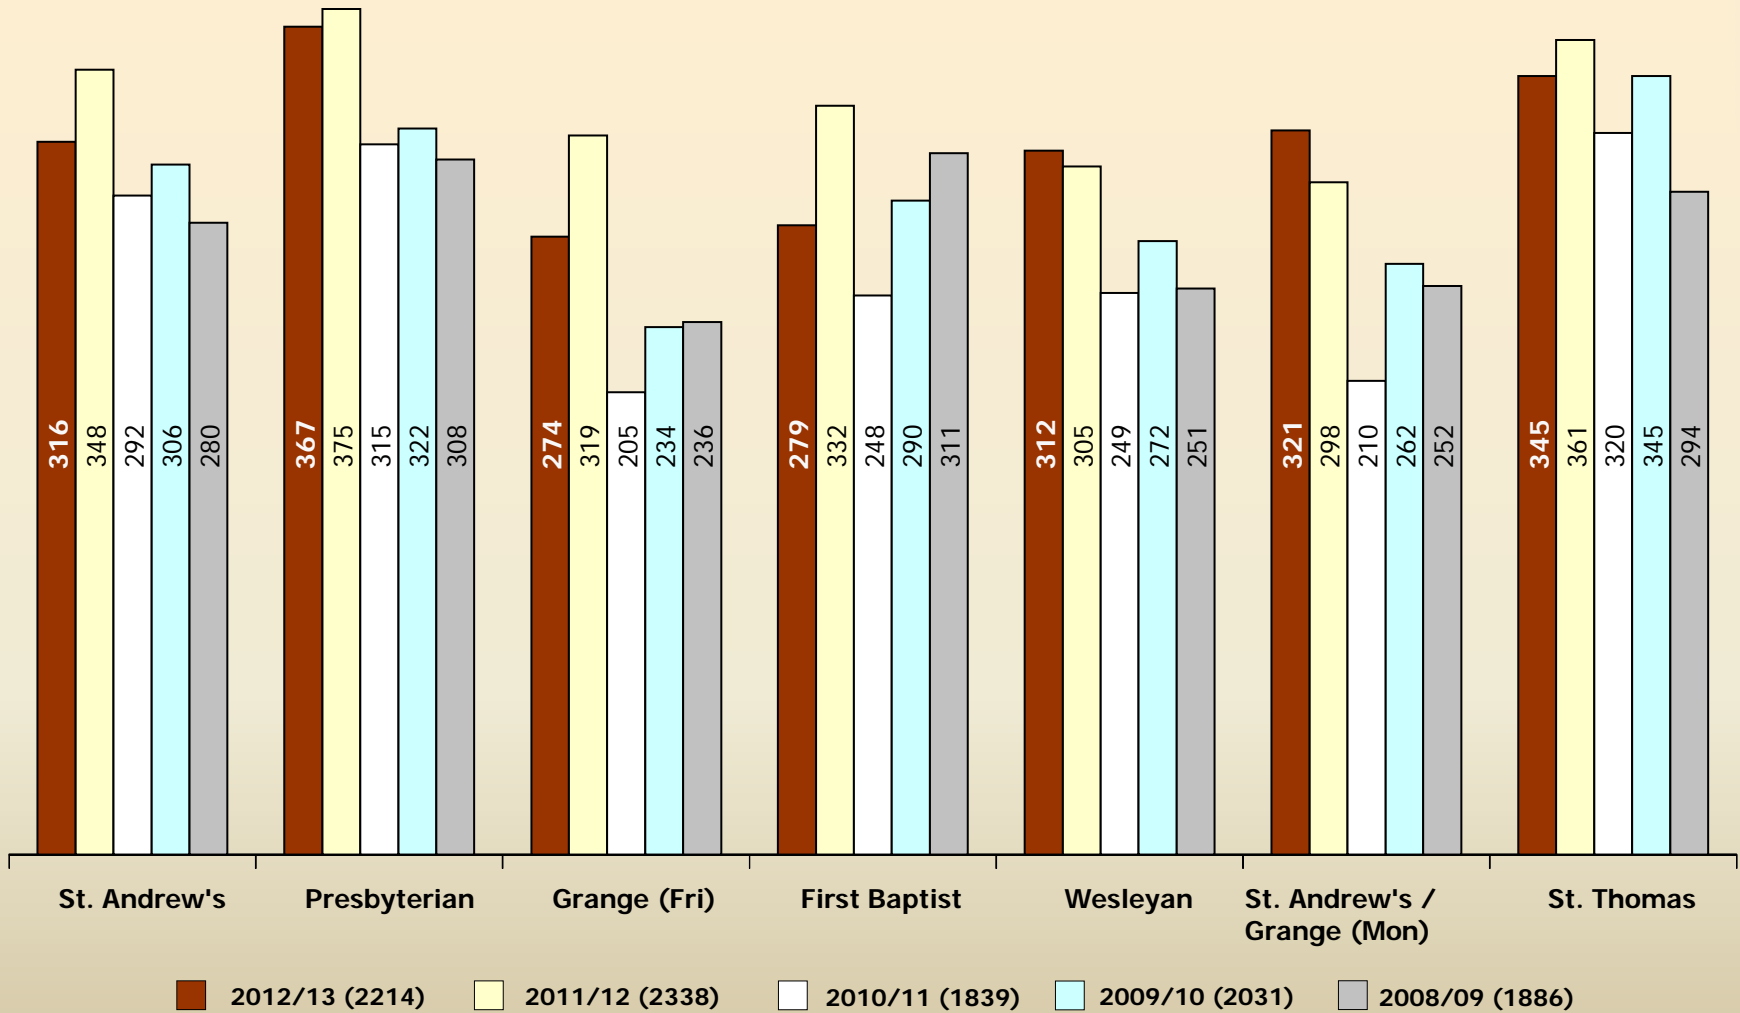

Ojai Valley Family Shelter

2012/13 Weekly Totals and Averages

Ojai Valley Family Shelter

2012/13 Site Comparison

Ojai Valley Family Shelter

2012/13 Monthly Comparison

Ojai Valley Family Shelter

2012/13 Season Total Comparison

Ojai Valley Family Shelter

2012/13 Age and Gender Range
Season Total – 82

Ojai Valley Family Shelter

2012/13 Age Comparison

Ojai Valley Family Shelter

2012/13 Family Total Comparison

Ojai Valley Family Shelter

2012/13 Survey Results – 80 Adults