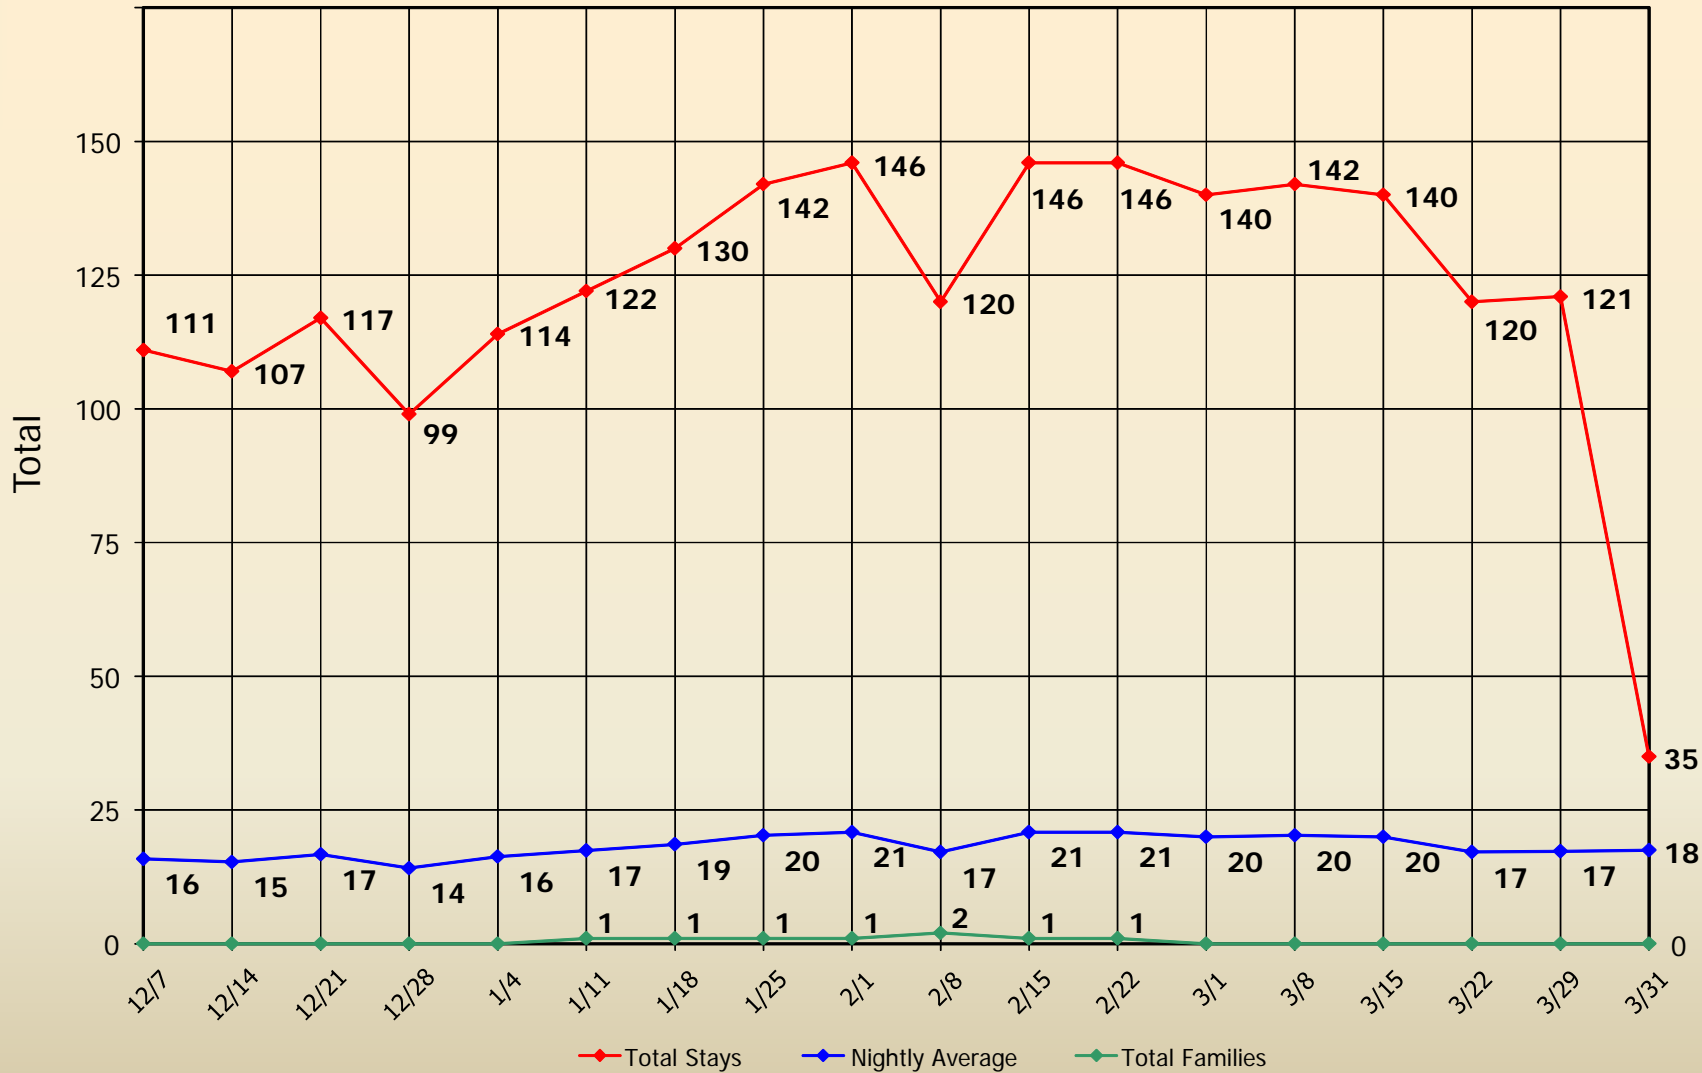

Ojai Valley Family Shelter

2012/13 Weekly Totals and Averages

Ojai Valley Family Shelter

2012/13 Site Comparison

Ojai Valley Family Shelter

2012/13 Monthly Comparison

Ojai Valley Family Shelter

2012/13 Season Total Comparison

Ojai Valley Family Shelter

2012/13 Age and Gender Range
Season Total – 82

Ojai Valley Family Shelter

2012/13 Age Comparison

Ojai Valley Family Shelter

2012/13 Family Total Comparison

Ojai Valley Family Shelter

2012/13 Survey Results – 80 Adults