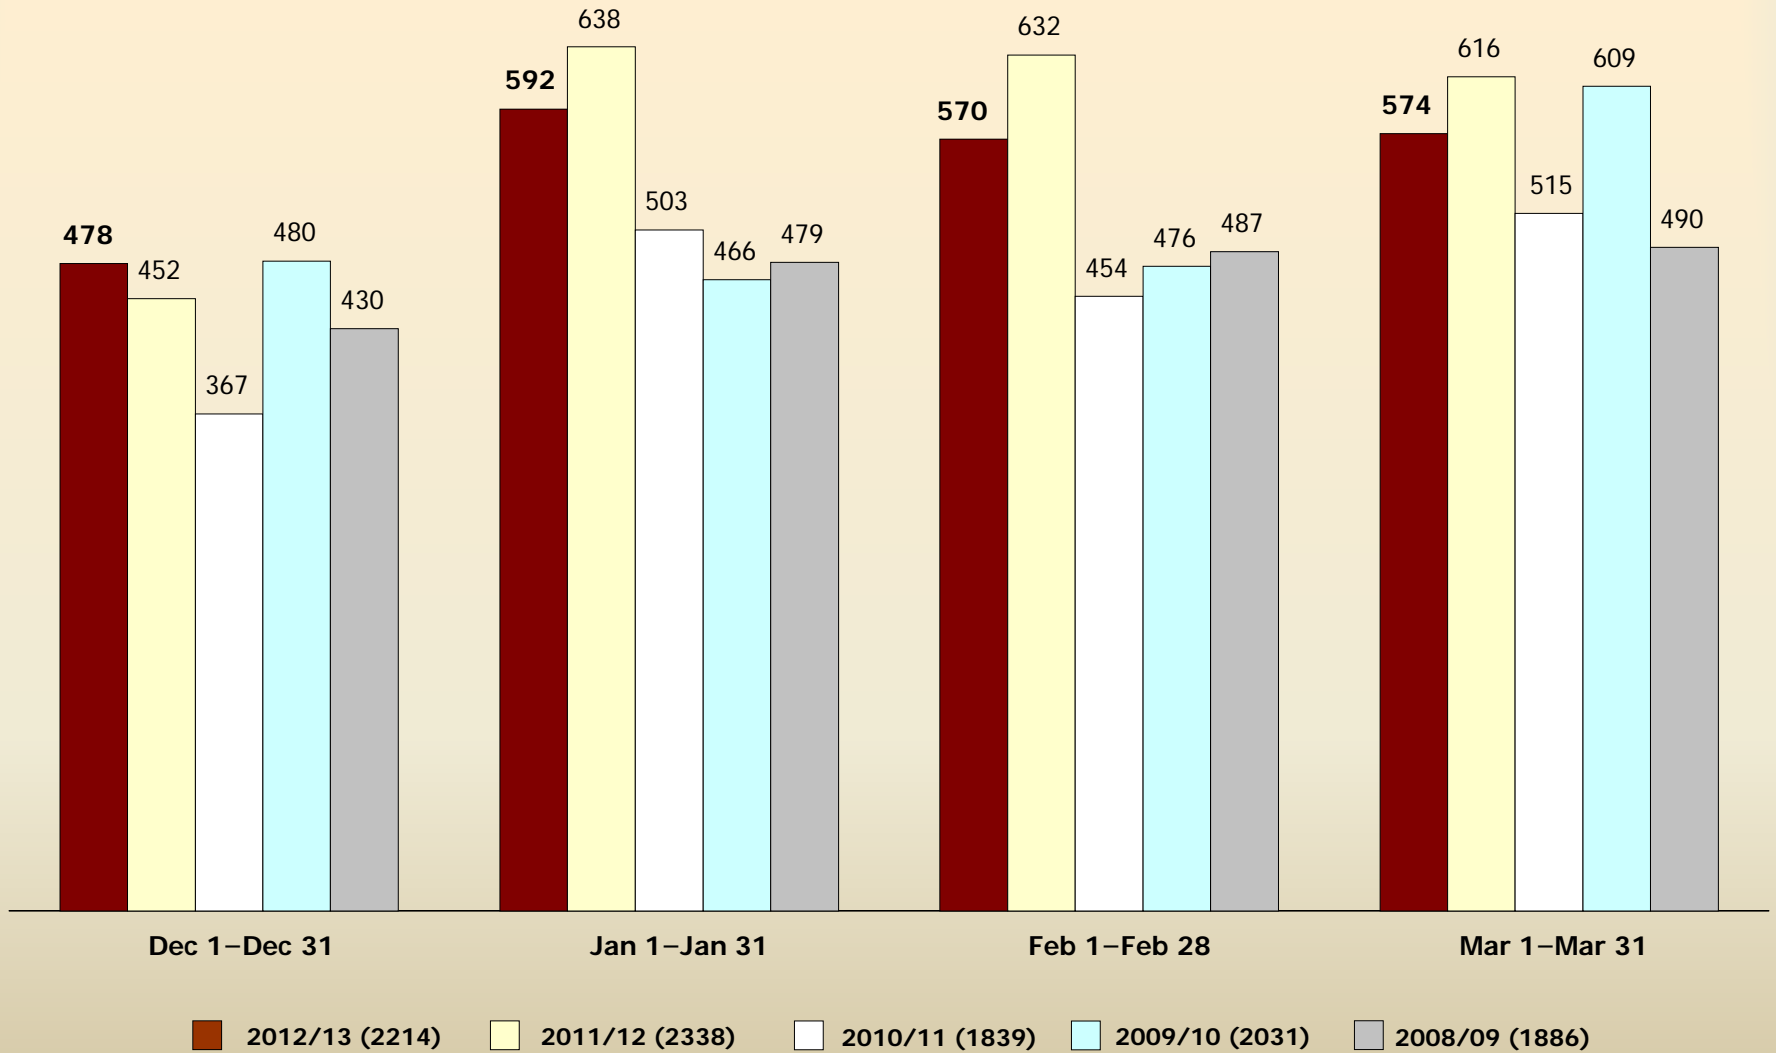

Ojai Valley Family Shelter

2012/13 Weekly Totals and Averages

Ojai Valley Family Shelter

2012/13 Site Comparison

Ojai Valley Family Shelter

2012/13 Monthly Comparison

Ojai Valley Family Shelter

2012/13 Season Total Comparison

Ojai Valley Family Shelter

2012/13 Age and Gender Range
Season Total – 82

Ojai Valley Family Shelter

2012/13 Age Comparison

Ojai Valley Family Shelter

2012/13 Family Total Comparison

Ojai Valley Family Shelter

2012/13 Survey Results – 80 Adults