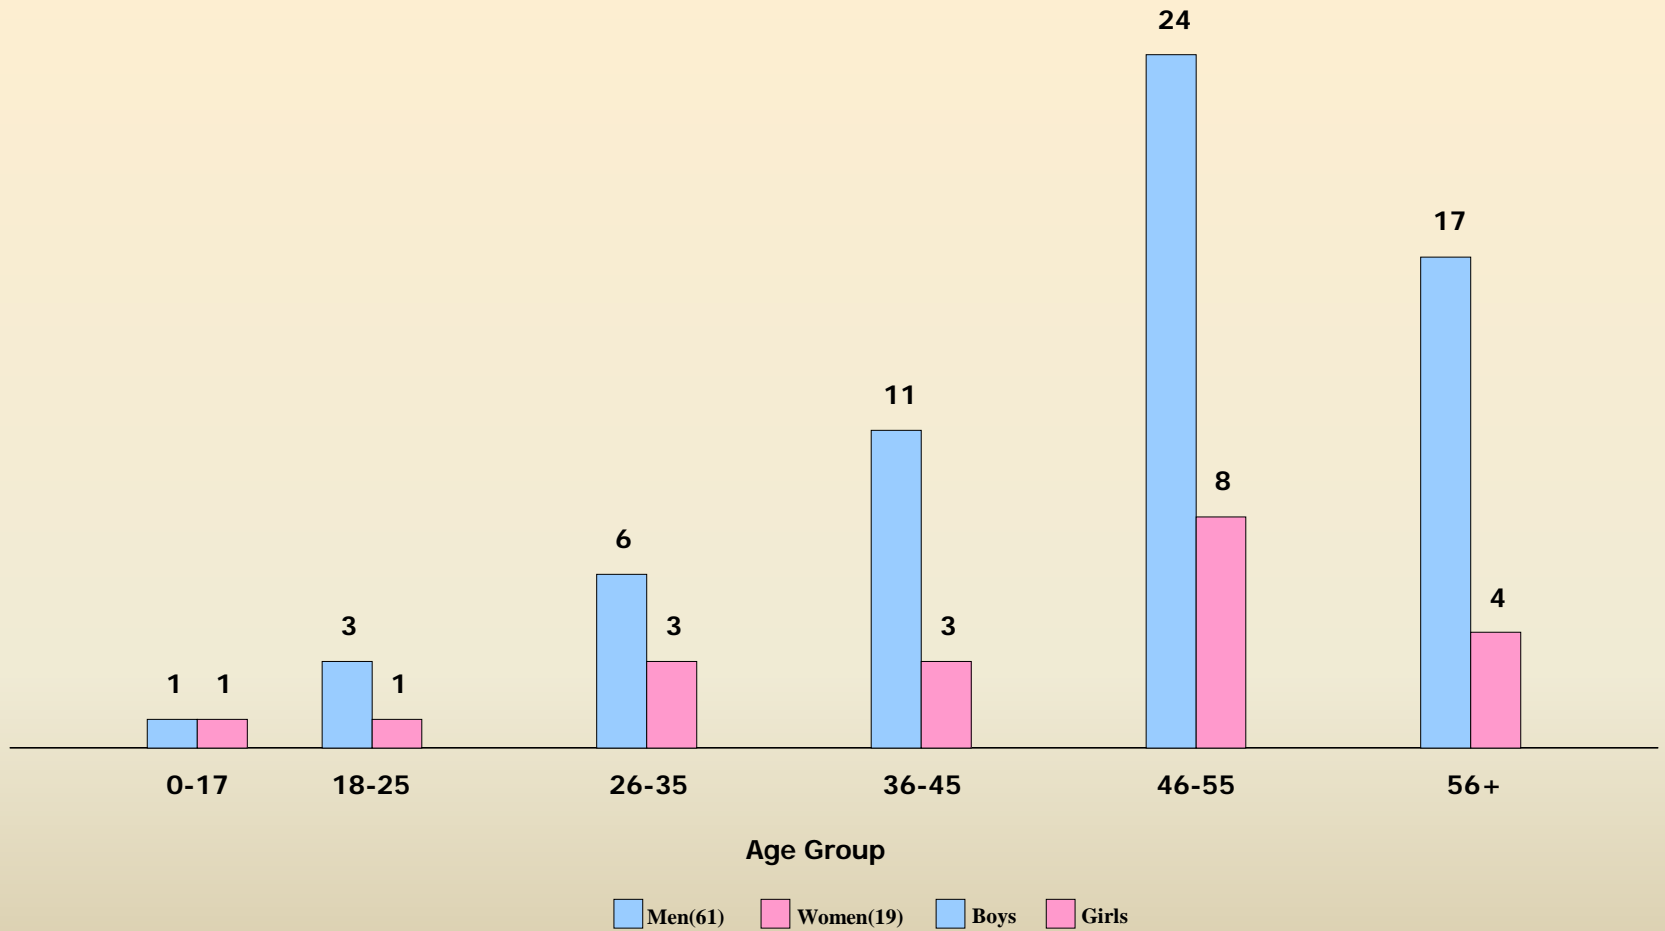

Ojai Valley Family Shelter

2012/13 Weekly Totals and Averages

Ojai Valley Family Shelter

2012/13 Site Comparison

Ojai Valley Family Shelter

2012/13 Monthly Comparison

Ojai Valley Family Shelter

2012/13 Season Total Comparison

Ojai Valley Family Shelter

2012/13 Age and Gender Range
Season Total – 82

Ojai Valley Family Shelter

2012/13 Age Comparison

Ojai Valley Family Shelter

2012/13 Family Total Comparison

Ojai Valley Family Shelter

2012/13 Survey Results – 80 Adults