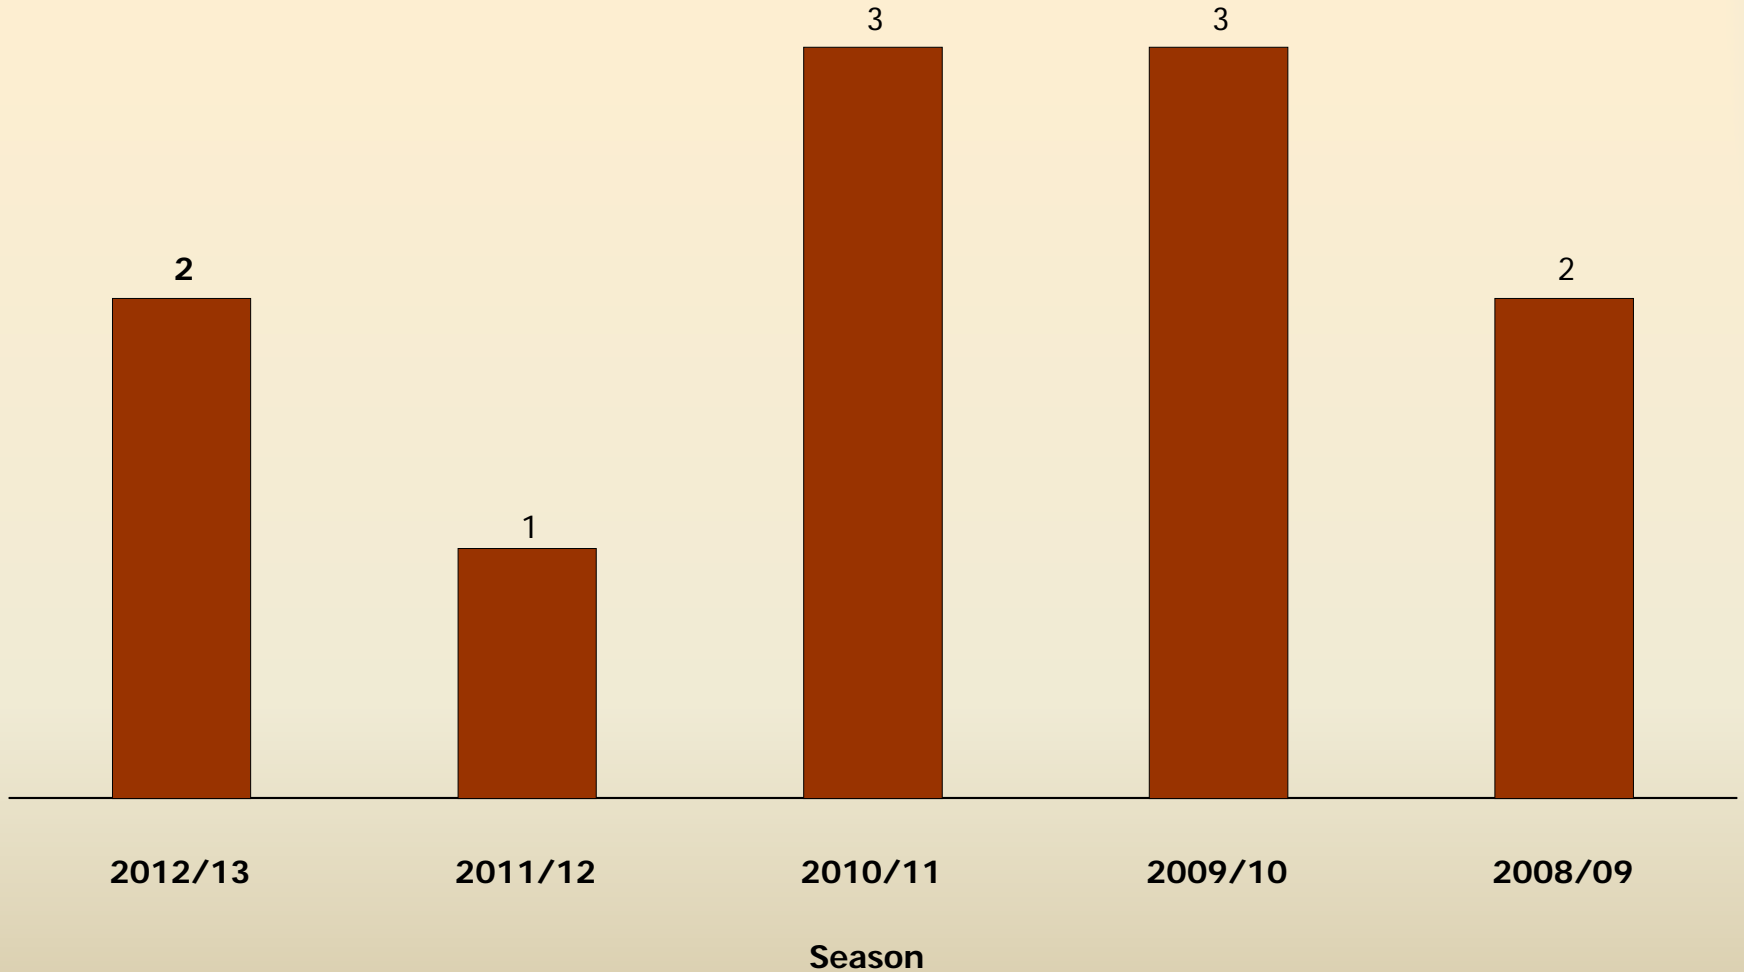

Ojai Valley Family Shelter

2012/13 Weekly Totals and Averages

Ojai Valley Family Shelter

2012/13 Site Comparison

Ojai Valley Family Shelter

2012/13 Monthly Comparison

Ojai Valley Family Shelter

2012/13 Season Total Comparison

Ojai Valley Family Shelter

2012/13 Age and Gender Range
Season Total – 82

Ojai Valley Family Shelter

2012/13 Age Comparison

Ojai Valley Family Shelter

2012/13 Family Total Comparison

Ojai Valley Family Shelter